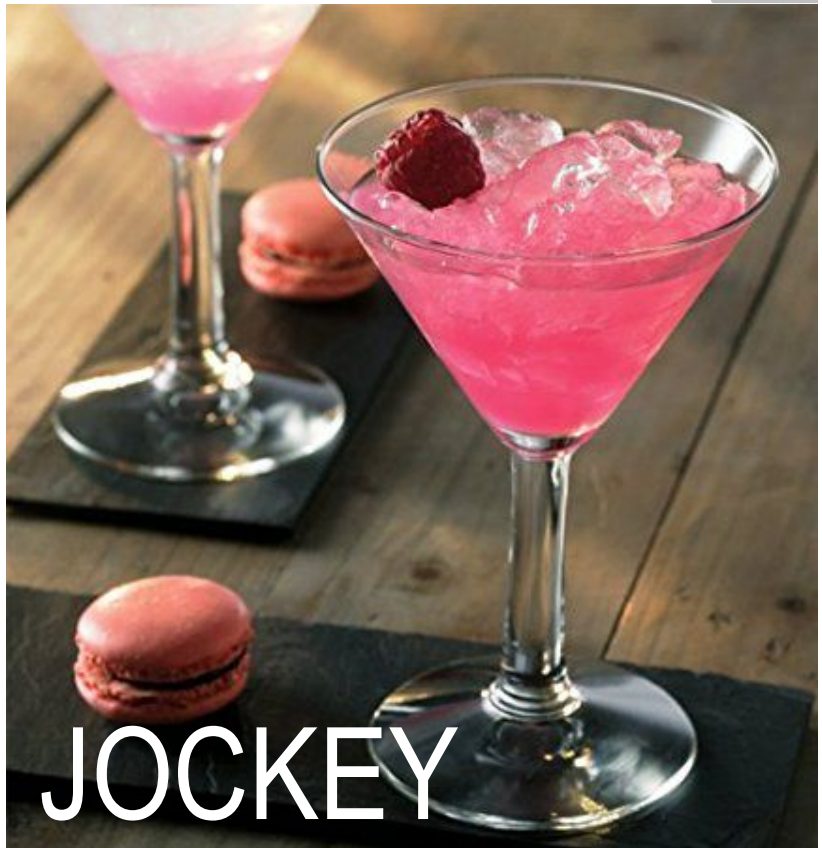

LIBBEY.

566216 • 44cl
B12

COCKTAILS

JOCKEY

113548 • 14cl

JOCKEY

KYOTO

ARCOROC